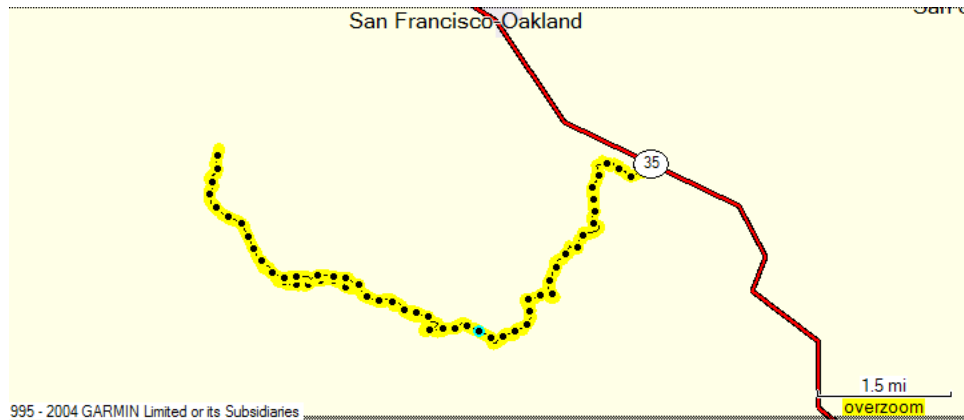

# Cycling Route – Alpine Climb out and Back

From La Honda up Page Mill to Skyline and back.

Distance = 18.18 Miles  
Total Ascent = 2377 ft  
Max Grade = 13%

Scott Hayes & Karin Bird  
RE/MAX Pioneer @ Skywood  
650-641-2839  
[Scott@BirdHayes.com](mailto:Scott@BirdHayes.com)  
[Karin@BirdHayes.com](mailto:Karin@BirdHayes.com)