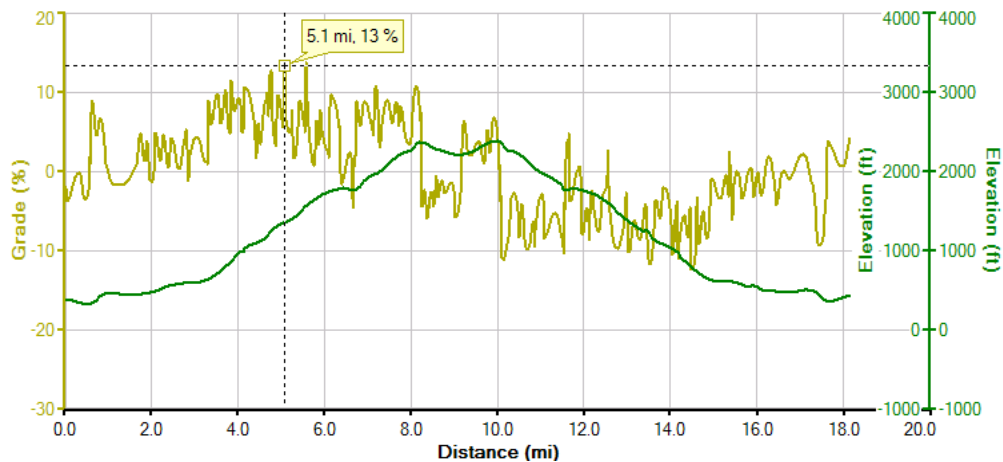

# Cycling Route – Alpine Climb out and Back

From La Honda up Page Mill to Skyline and back.

Distance = 18.18 Miles  
Total Ascent = 2377 ft  
Max Grade = 13%

Scott Hayes & Karin Bird  
RE/MAX Pioneer @ Skywood  
650-641-2839  
[Scott@BirdHayes.com](mailto:Scott@BirdHayes.com)  
[Karin@BirdHayes.com](mailto:Karin@BirdHayes.com)