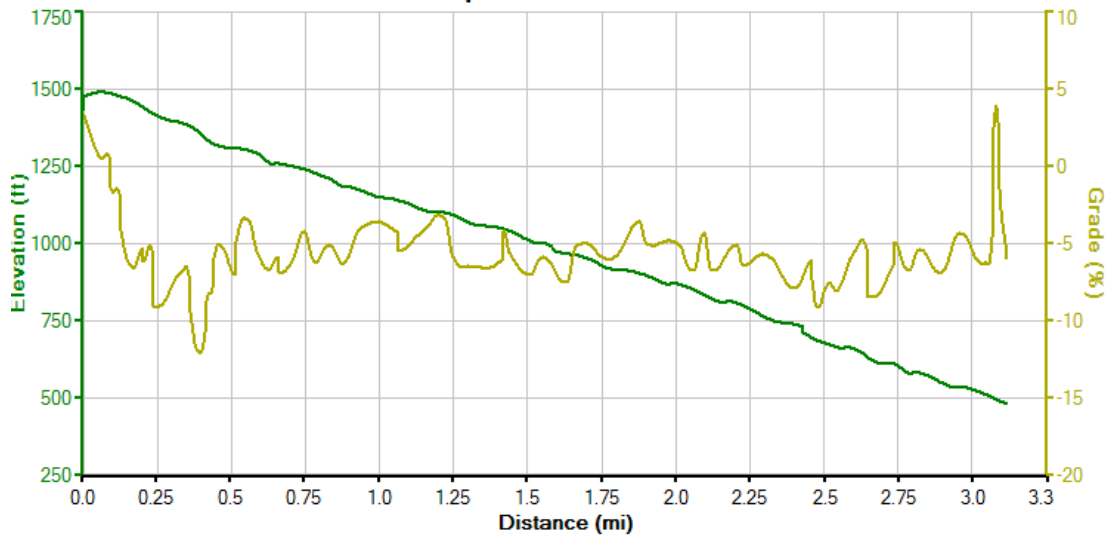

Cycling Route – La Honda Road

La Honda Road East from 4 corners to Portola Road

Distance = 3.11 Miles
Total descent = 995 ft
Max Grade = 4%

Brought to you by:
Scott Hayes
RE/MAX Pioneer @ Skywood
650-747-0857
Scott@Scott-Hayes.net