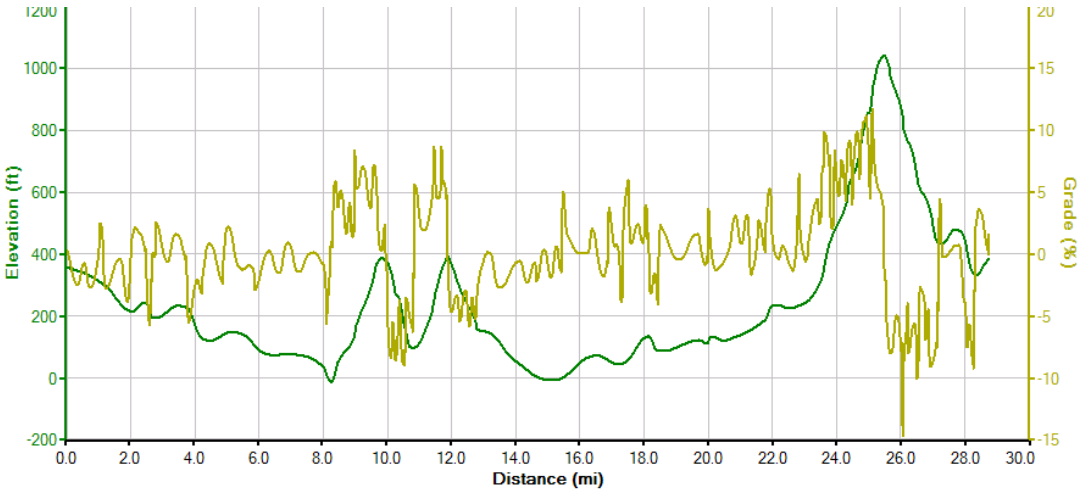

Cycling Route - La Honda Loop

La Honda to Pescadero via stage road and back to La Honda via Pescadero Road

Distance = 28.82
Total Ascent = 2053 ft
Max Grade = 11%

Brought to you by:
Scott Hayes
RE/MAX Pioneer @ Skywood
650-747-0857
Scott@Scott-Hayes.net