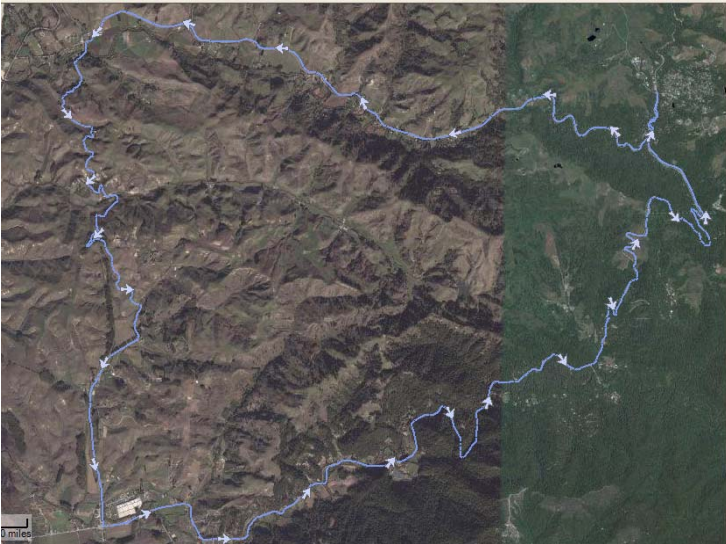

Cycling Route - La Honda Loop

La Honda to Pescadero via stage road and back to La Honda via Pescadero Road

Distance = 28.82
Total Ascent = 2053 ft
Max Grade = 11%

Brought to you by:
Scott Hayes
RE/MAX Pioneer @ Skywood
650-747-0857
Scott@Scott-Hayes.net

“Live where you ride”

See homes on skyline and the surrounding areas as well as more routes at www.Scott-Hayes.net