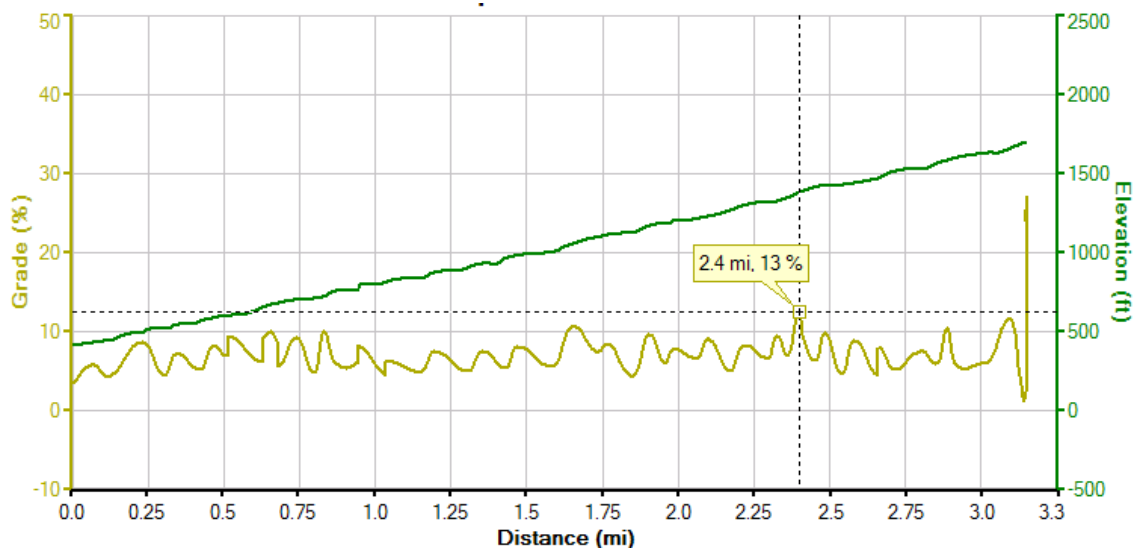

Cycling Route- Old La Honda Road East

Old La Honda Road East Climb from Portola Road to Skyline

Distance = 3.15 Miles
Total ascent = 1289 ft
Max Grade = 13% (*last grade is an anomaly from the gps*)

Brought to you by:
Scott Hayes
RE/MAX Pioneer @ Skywood
650-747-0857
Scott@Scott-Hayes.net