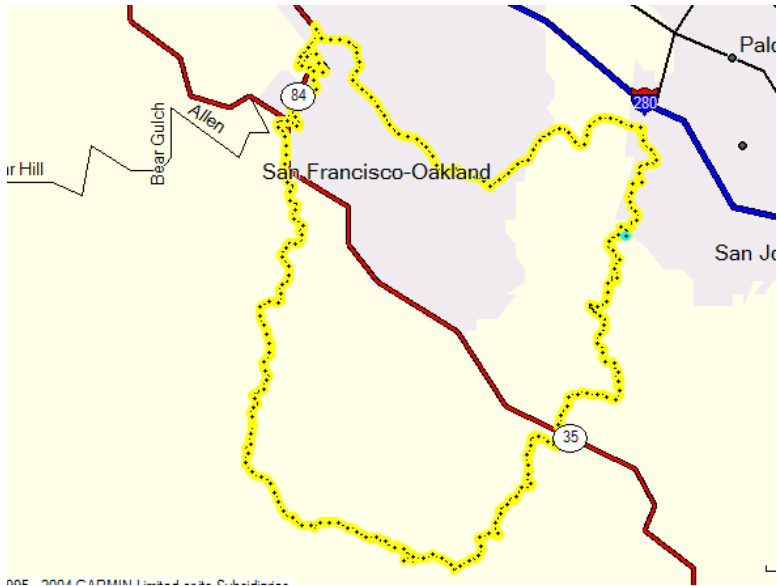

Cycling Route – Page Mill Loop

From Woodside to Portola Road, Arasdradaro, up Page Mill, down Alpine and back up and down 84 to Woodside.

Distance = 34.27
Total Ascent = 3929 ft
Max Grade = 15%

Scott Hayes & Karin Bird
RE/MAX Pioneer @ Skywood
650-641-2839
Scott@BirdHayes.com
Karin@BirdHayes.com