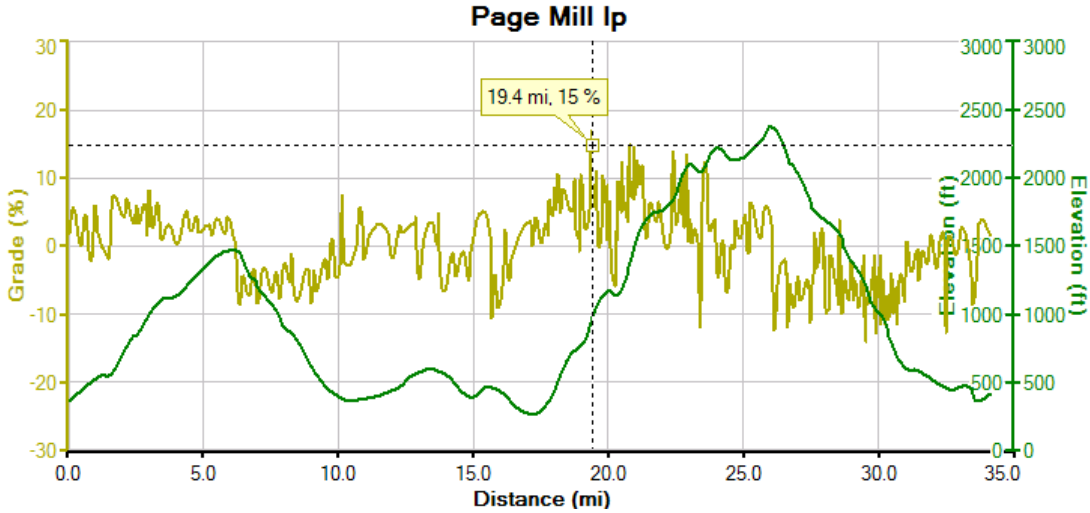

Cycling Route – Page Mill Loop

From Woodside to Portola Road, Arasdradaro, up Page Mill, down Alpine and back up and down 84 to Woodside.

Distance = 34.27
 Total Ascent = 3929 ft
 Max Grade = 15%

Scott Hayes & Karin Bird
 RE/MAX Pioneer @ Skywood
 650-641-2839
Scott@BirdHayes.com
Karin@BirdHayes.com