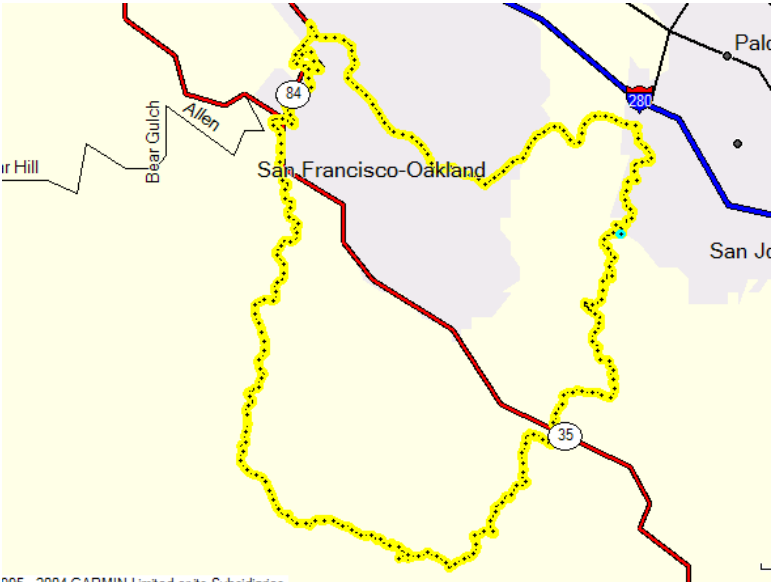

Cycling Route – Page Mill Loop

From Woodside to Portola Road, Arasdradaro, up Page Mill, down Alpine and back up and down 84 to Woodside.

Distance = 34.27
 Total Ascent = 3929 ft
 Max Grade = 15%

Scott Hayes & Karin Bird
 RE/MAX Pioneer @ Skywood
 650-641-2839
Scott@BirdHayes.com
Karin@BirdHayes.com