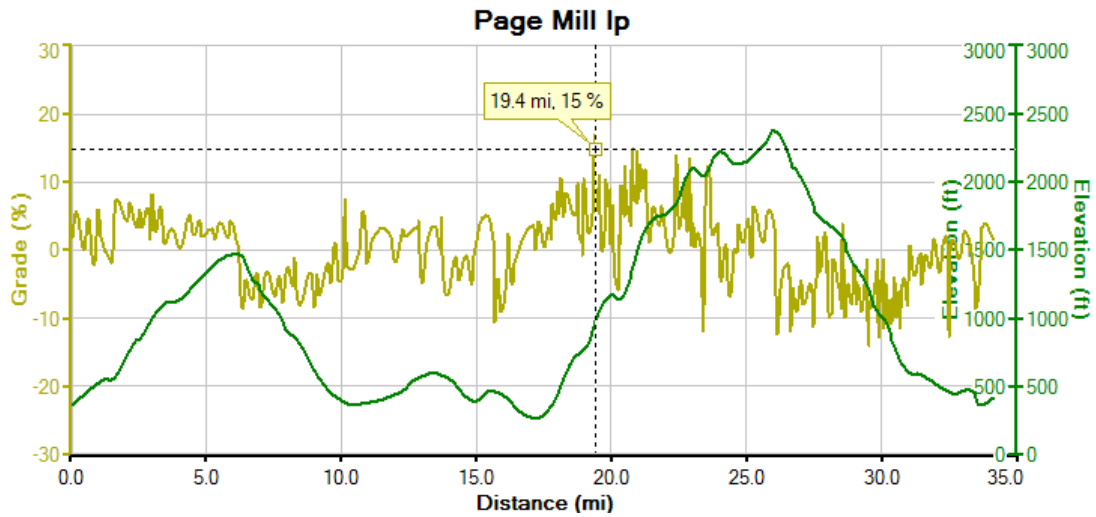

Cycling Route – Page Mill Loop

From Woodside to Portola Road, Arasdradaro, up Page Mill, down Alpine and back up and down 84 to Woodside.

Distance = 34.27
Total Ascent = 3929 ft
Max Grade = 15%

Scott Hayes & Karin Bird
RE/MAX Pioneer @ Skywood
650-641-2839
Scott@BirdHayes.com
Karin@BirdHayes.com