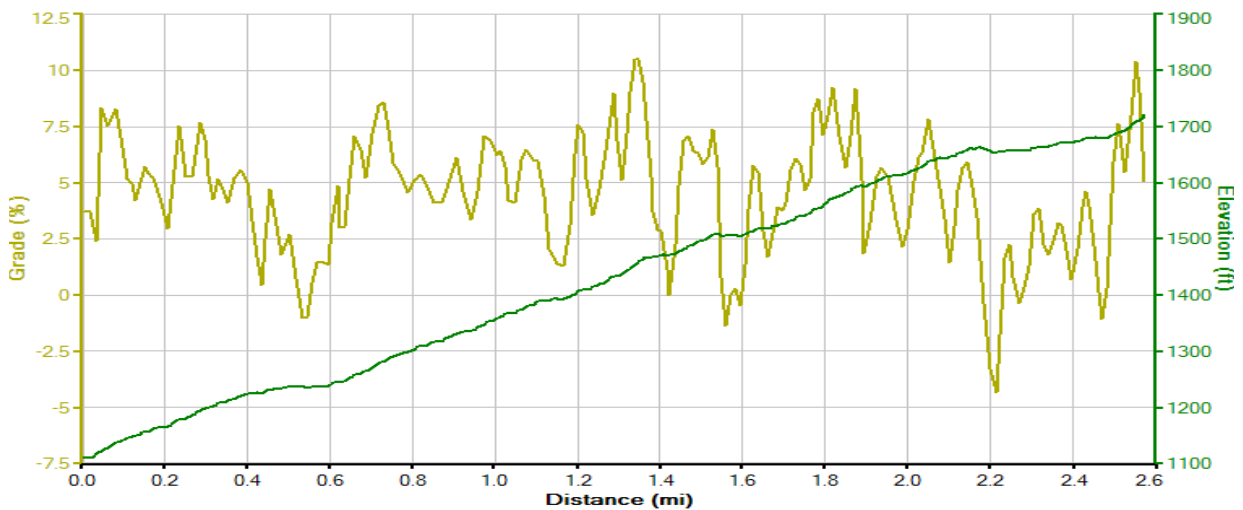

Cycling Route- Old La Honda Road West

Old La Honda Road West from Highway 84 (La Honda Road) to Skyline Blvd (Hwy 35)

Distance = 2.59 Miles
Total Ascent = 625 ft
Max Grade = 11%
Average grade = 4.53%

Brought to you by:
Scott Hayes
RE/MAX Pioneer @ Skywood
650-747-0857
Scott@Scott-Hayes.net